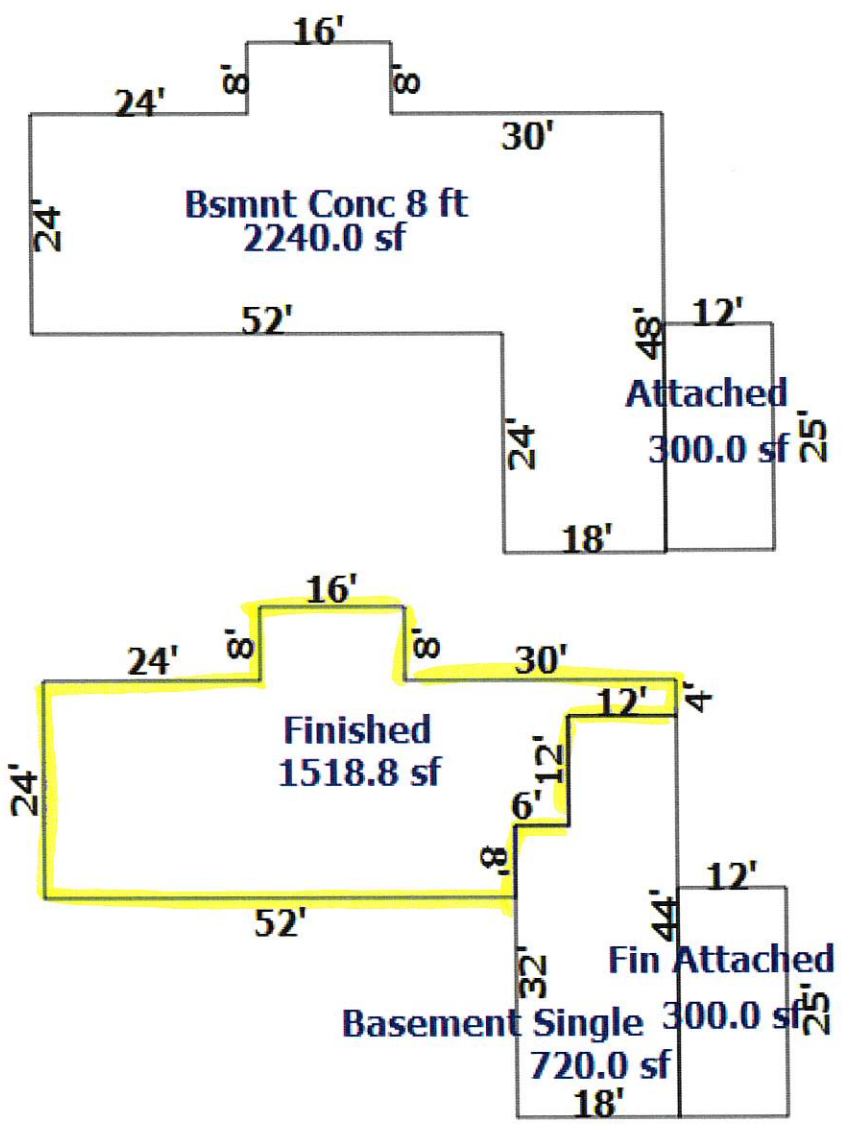

Garage

(First Floor) total: appx. 2,908 sf

(Lower Level) total: 1,518 sf

**grand total:** 4,426 sf