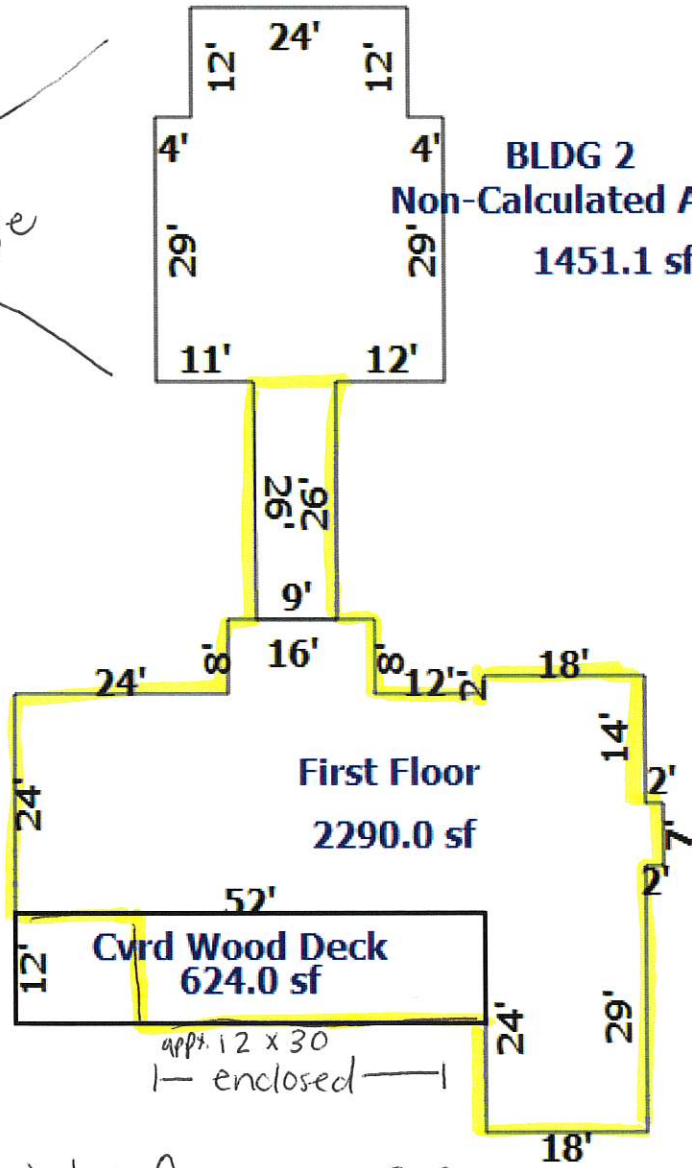

Garage

(First Floor) total: appx. 2,908 sf

(Lower Level) total: 1,518 sf

**grand total:** 4,426 sf